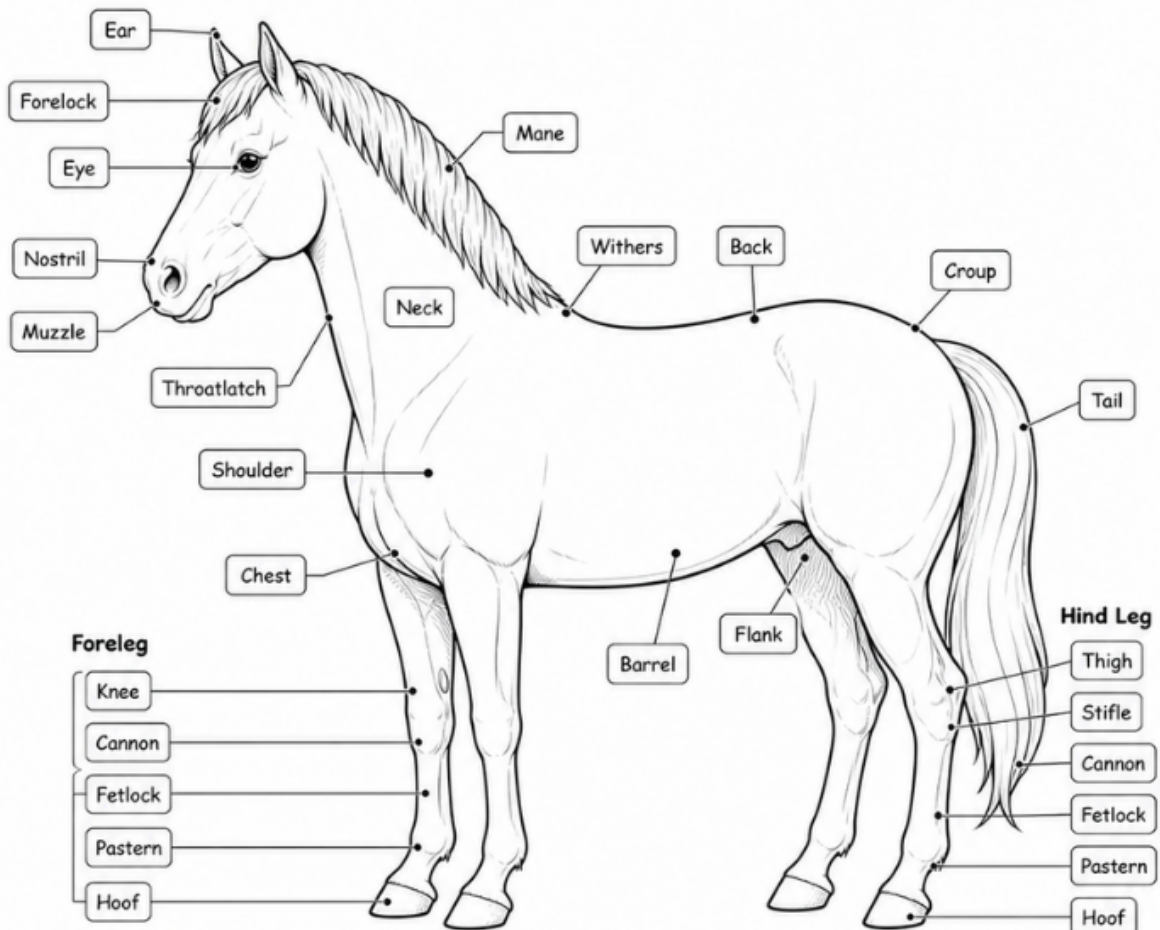

# PARTS OF A HORSE

Learn the different parts of a horse.

## Key

**Ear:** Helps the horse hear sounds.

**Forelock:** Hair on the forehead.

**Eye:** Helps the horse see.

**Nostril:** Helps the horse breathe.

**Muzzle:** Sensitive area used for touch and smell.

**Throatlatch:** Soft area under the throat.

**Mane:** Hair along the neck.

**Neck:** Supports the horse's head.

**Withers:** Top of the shoulder.

**Back:** The top line of the body.

**Croup:** Top of the hindquarters.

**Shoulder:** Joins the front leg to the body.

**Chest:** Front part of the body.

**Barrel:** Main part of the body that holds the organs.

**Flank:** Area behind the ribs.

**Tail:** Helps swat flies and insects.

**Foreleg:** The front leg.

**Knee:** Joint in the front leg.