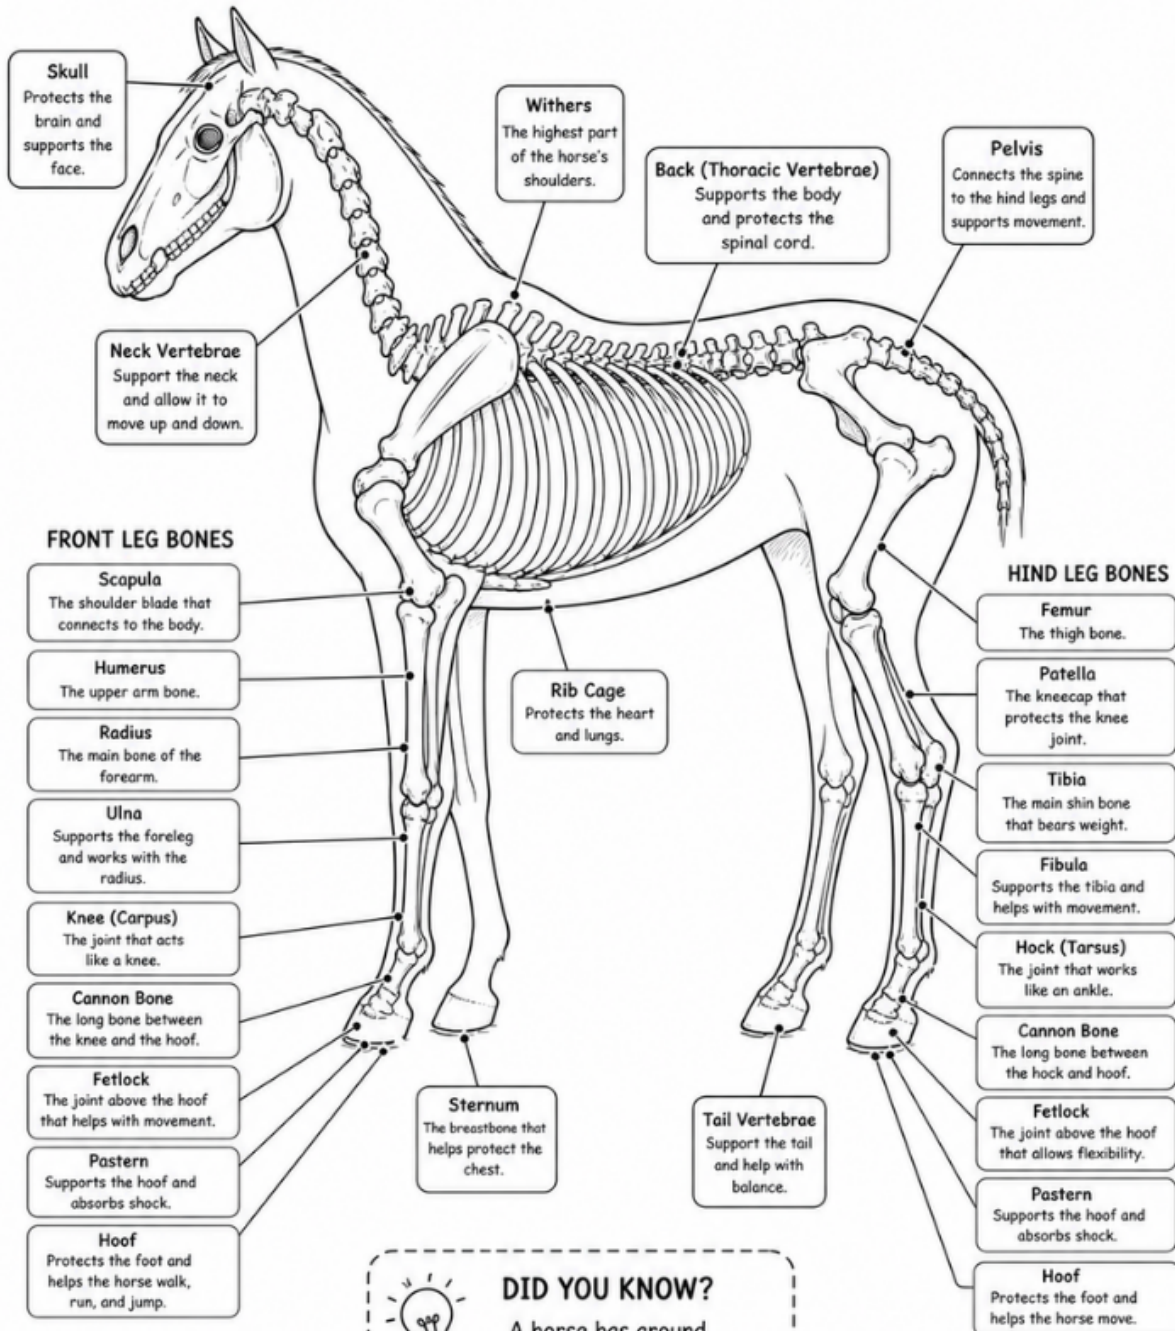

# HORSE SKELETON

The skeleton supports the body and helps the horse move.

**DID YOU KNOW?**  
A horse has around 205 bones in its body!